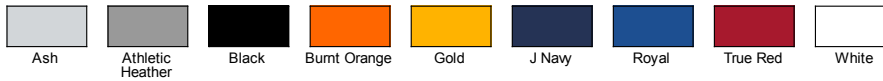

PRODUCT DETAILS

FRUIT OF THE LOOM®

4930B

Fruit of the Loom Youth 5 oz. HD Cotton™ Long-Sleeve T-Shirt

MSRP: Call for pricing

Features

- 100% cotton preshrunk jersey
- Ash is 98% cotton, 2% polyester; Athletic Heather is 90% cotton, 10% polyester
- Neon Green, Neon Pink and Safety Green are 50% cotton, 50% polyester
- high-density fabric for exceptional print clarity
- one-piece seamed 1x1 ribbed collar; CPSIA compliant
- double-needle stitched bottom hem; ribbed cuffs with concealed seam
- shoulder-to-shoulder tape; double-needle coverstitched front neck

Sizes

- S - XL

Product Specifications

	S	M	L	XL
BODY WIDTH	16	17	18	19
FULL BODY LENGTH	20	22	24	26
SLEEVE LENGTH	0	0	0	0

9 Available Colors

BACK VIEW

SIDE VIEW