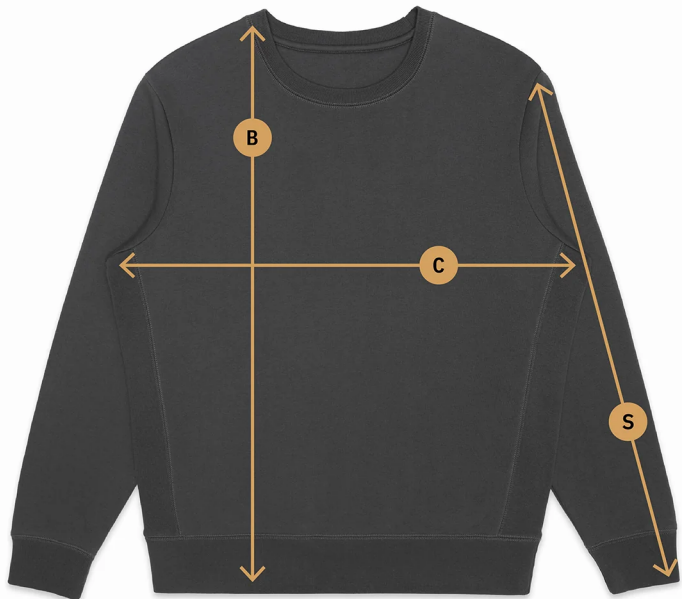

# 01

400gsm Crewneck Sweatshirt

	<b>Body</b>	<b>Chest</b>	<b>Sleeve</b>
XS	25.5"	21.5"	25"
S	26.75"	22.25"	25.5"
M	28"	23.5"	26"
L	29.5"	24.5"	26.5"
XL	31"	25.5"	27"
2XL	32.5"	26"	27.5"
3XL	34"	27.5"	28"
4XL	35.5"	28.5	28.5"